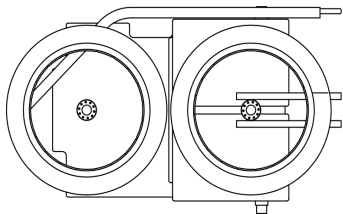

The LEAF - the foldable bike trailer for shopping, travel and city life.