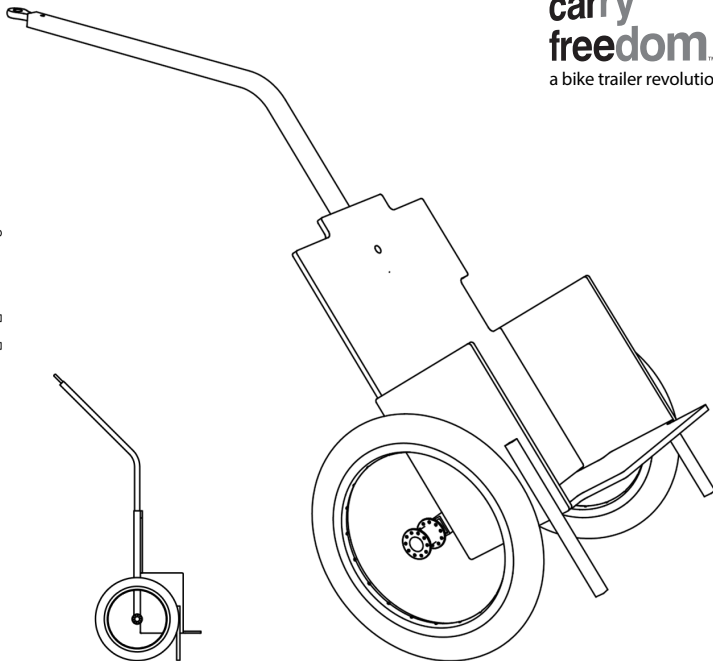

**carry
freedom™**
a bike trailer revolution

The LEAF - the foldable bike trailer for shopping, travel and city life.

**carry
freedom™**

a bike trailer revolution

The LEAF:

Trailer for shopping, travelling and city life.

Ideal for people living in apartments.

Quickly folds flat for compact storage.

Can carry a week's shopping.

Large wheels make stairs easy

Compact and manoeuvrable for use in crowded markets and streets.

Side Leafs create a parcel shelf for occasional large boxes.

Fits euronorm beer crates.

Made from renewable wood, and recyclable aluminium

Upright cycling position makes it visible and short in heavy traffic, making it safe to use in cities.

Carries 45 kg

Weighs 8 kg

Fits to all seat posts with one special bracket

Wheel size 16"

Basic load area 59.5 cm x 42.2 cm x 28.8 cm

Frame material aluminium 6000T6

Comes with hitch, safety strap, reflectors and manual.

Folds flat for compact storing, travel and ease of use